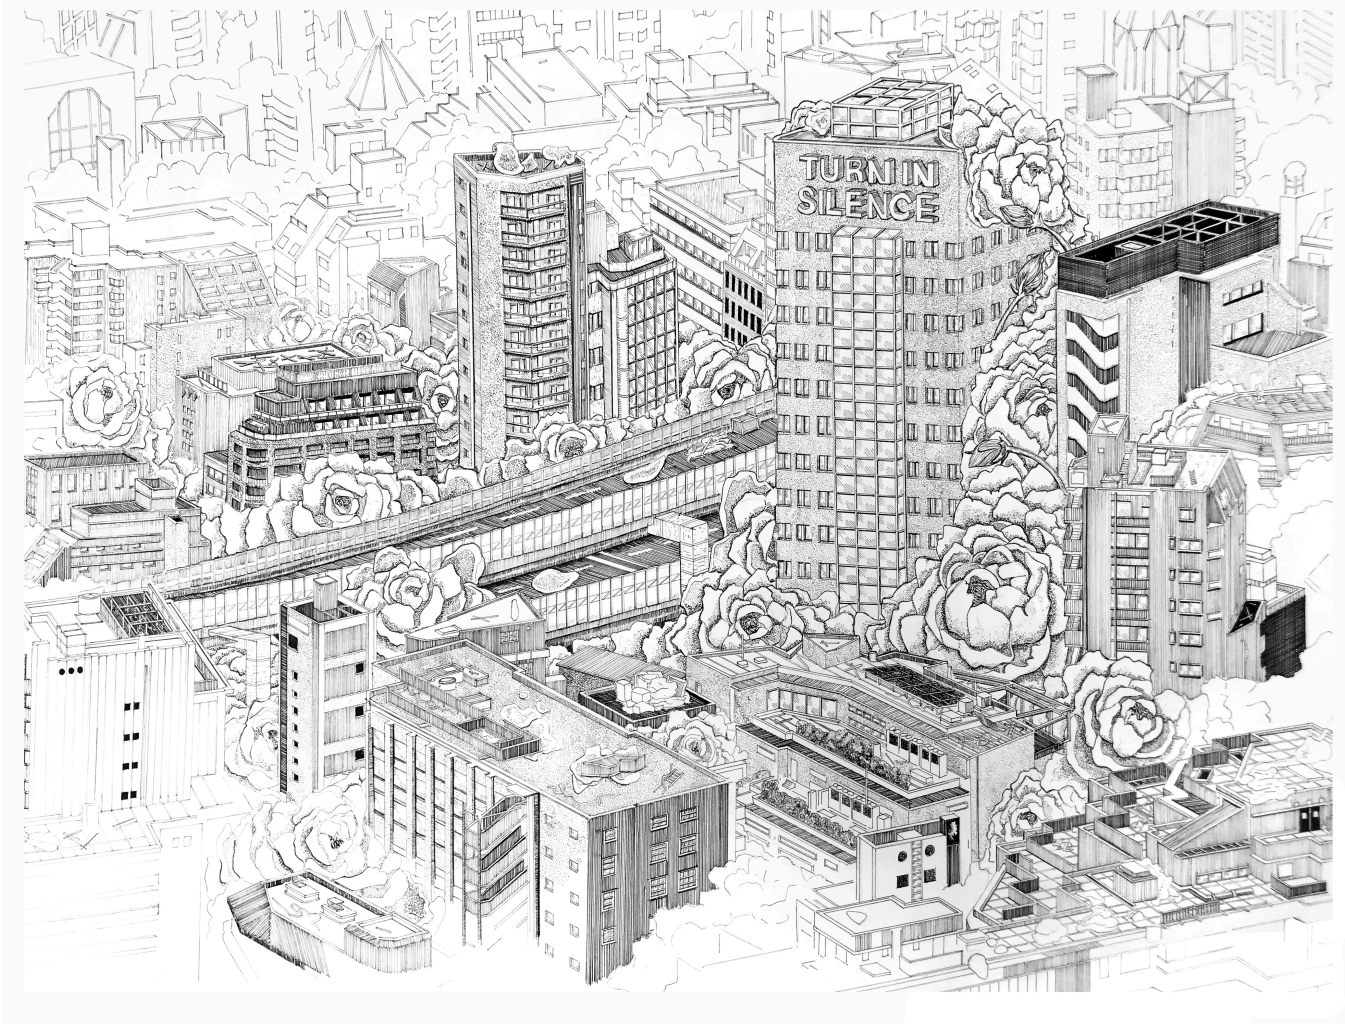

*Appear Missing*, Ink on Paper, 2018, 29.7 x 42 cm

*In The Valley*, Ink on Paper, 2018, 56 x 76 cm

*Fortunes Fools*, Ink on Paper, 2018, 56 x 76 cm

*SLOW FALL*, Ink on Paper, 56 x 76 cm, 2016

*INFLORESCENCE*, Ink on Paper, 80 x 90 cm, 2018

*A House Falling Into The Sea, Ink on Paper, 56 x 76 cm, 2017*

*Love is a Laserquest*, Ink on Paper, 29.7 x 42 cm, 2018

*BETWIXT*, Etching on paper, 2016, 45 x 55 cm

*Battle of My left atrium*, Etching on Paper, 2019, 20 x 30 cm