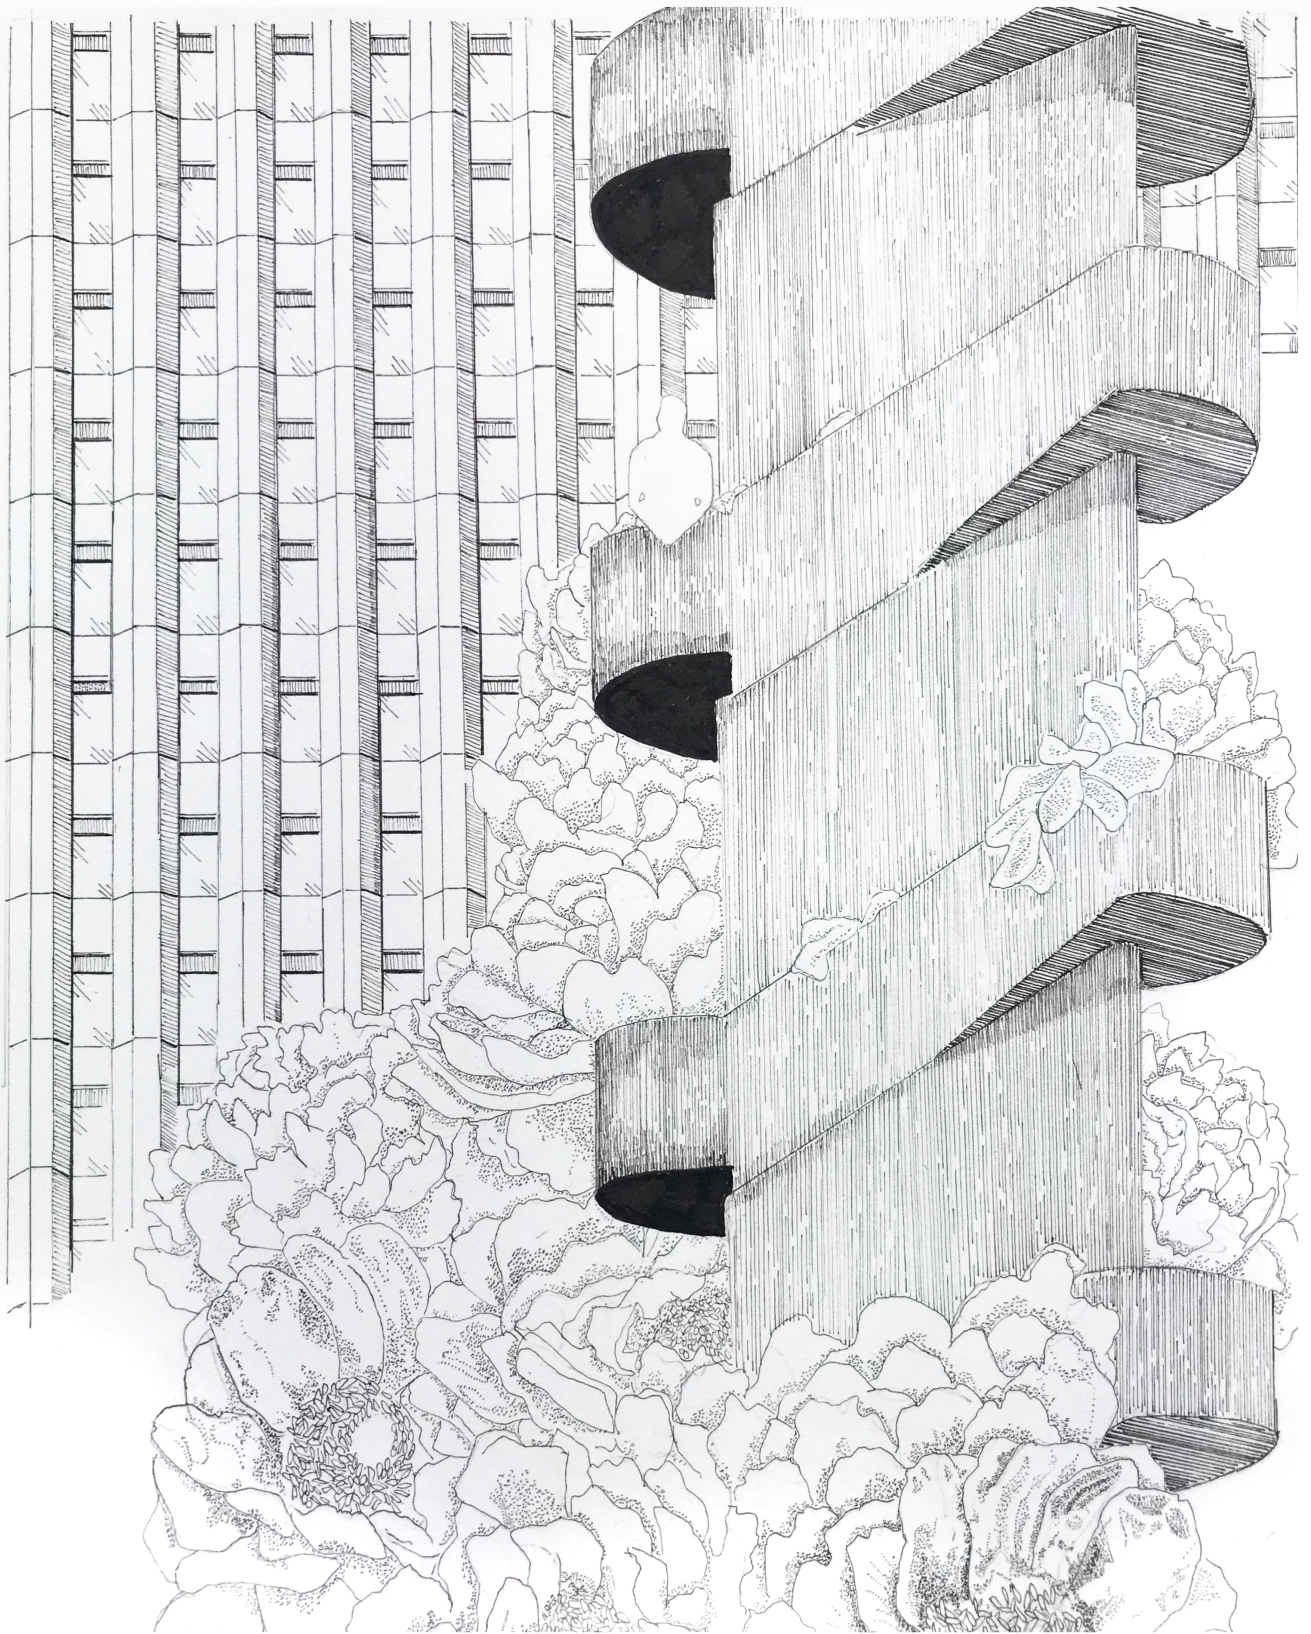

SORCHA AVALON MACKENZIE  
PORTFOLIO

[@sorchamackenzie](https://www.instagram.com/sorchamackenzie)  
[sorchavalon.com](http://sorchavalon.com)

*Josef Hoffmann Redo, 56 x 67 cm, Ink on Paper*

*TRUE LOVE WAITS*, Ink on Paper, 2019, 56 x 76 cm

*Appear Missing*, Ink on Paper, 2018, 29.7 x 42 cm

*In The Valley*, Ink on Paper, 2018, 56 x 76 cm

*Fortunes Fools*, Ink on Paper, 2018, 56 x 76 cm

*SLOW FALL*, Ink on Paper, 56 x 76 cm, 2016

*INFLORESCENCE*, Ink on Paper, 80 x 90 cm, 2018

*A House Falling Into The Sea, Ink on Paper, 56 x 76 cm, 2017*

*Love is a Laserquest*, Ink on Paper, 29.7 x 42 cm, 2018

*BETWIXT*, Etching on paper, 2016, 45 x 55 cm

*Battle of My left atrium*, Etching on Paper, 2019, 20 x 30 cm