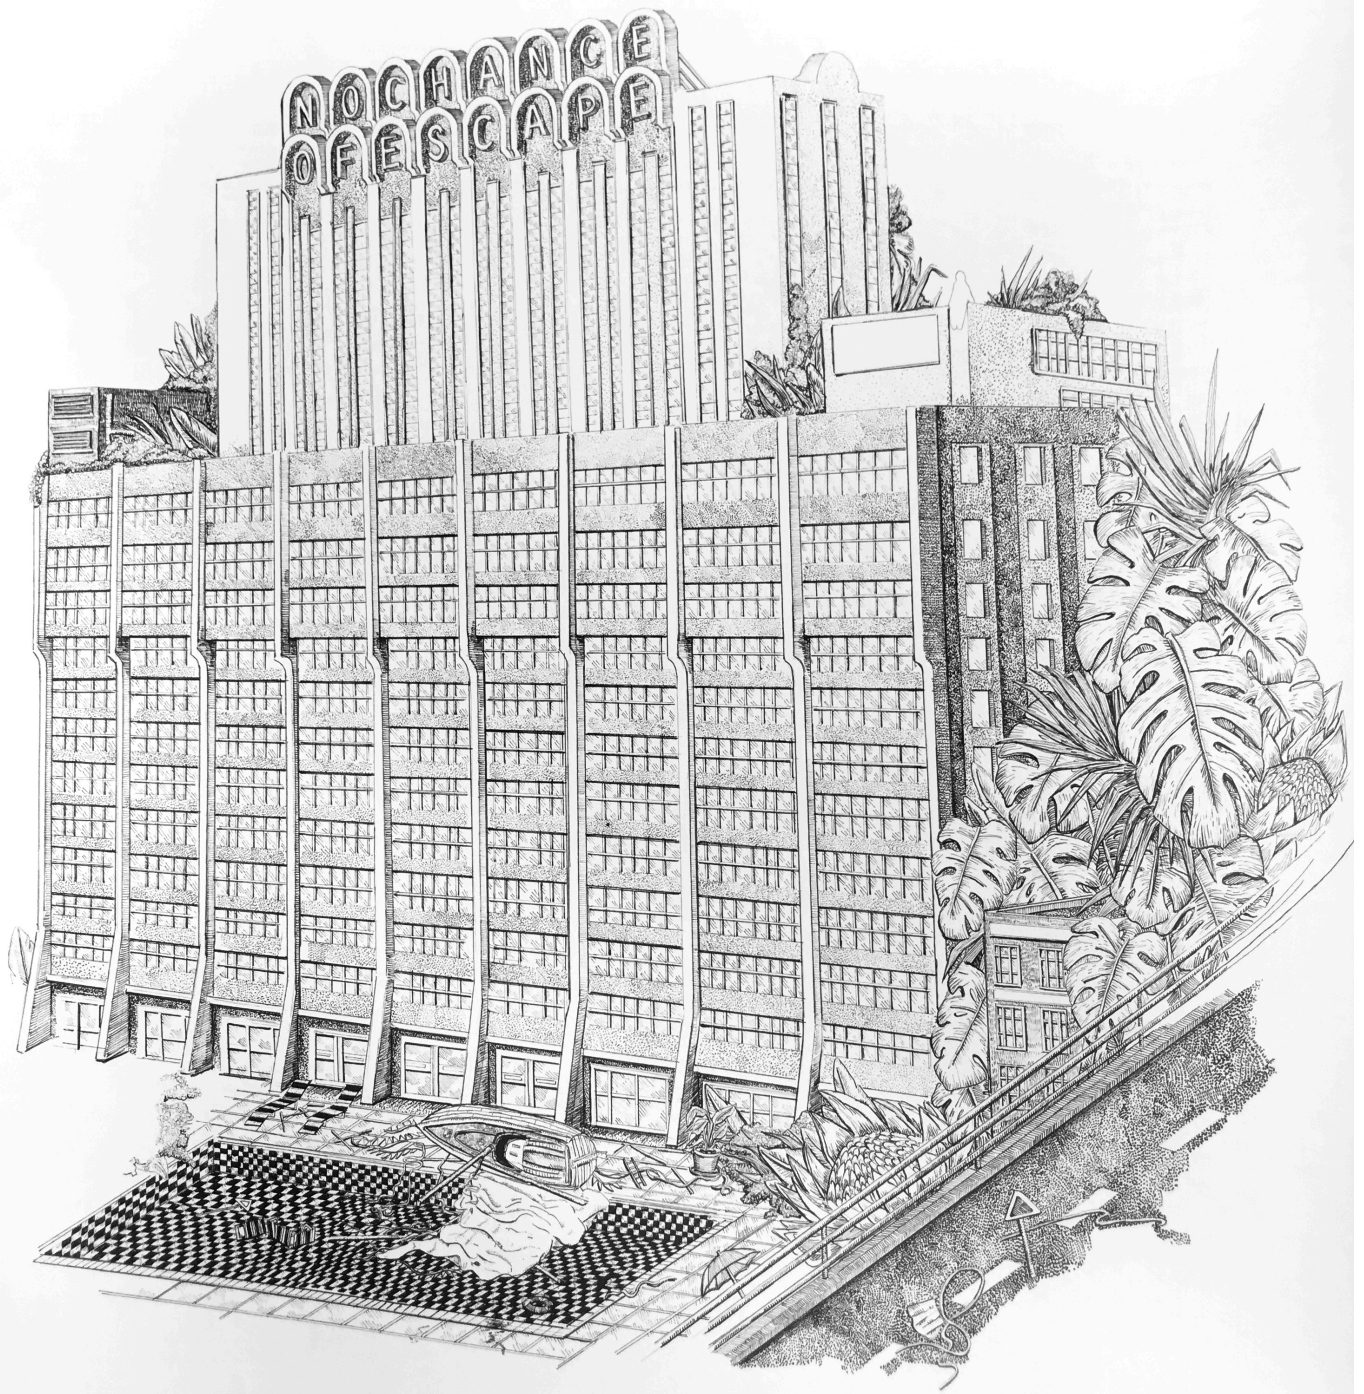

SORCHA AVALON MACKENZIE  
PORTFOLIO

[@sorchamackenzie](https://www.instagram.com/sorchamackenzie)  
[sorchavalon.com](http://sorchavalon.com)

*Josef Hoffmann Redo, 56 x 67 cm, Ink on Paper*

*TRUE LOVE WAITS*, Ink on Paper, 2019, 56 x 76 cm

*Appear Missing*, Ink on Paper, 2018, 29.7 x 42 cm

*In The Valley*, Ink on Paper, 2018, 56 x 76 cm

*Fortunes Fools*, Ink on Paper, 2018, 56 x 76 cm

*SLOW FALL*, Ink on Paper, 56 x 76 cm, 2016

*INFLORESCENCE*, Ink on Paper, 80 x 90 cm, 2018

*A House Falling Into The Sea, Ink on Paper, 56 x 76 cm, 2017*

*Love is a Laserquest*, Ink on Paper, 29.7 x 42 cm, 2018

*BETWIXT*, Etching on paper, 2016, 45 x 55 cm

*Battle of My left atrium*, Etching on Paper, 2019, 20 x 30 cm