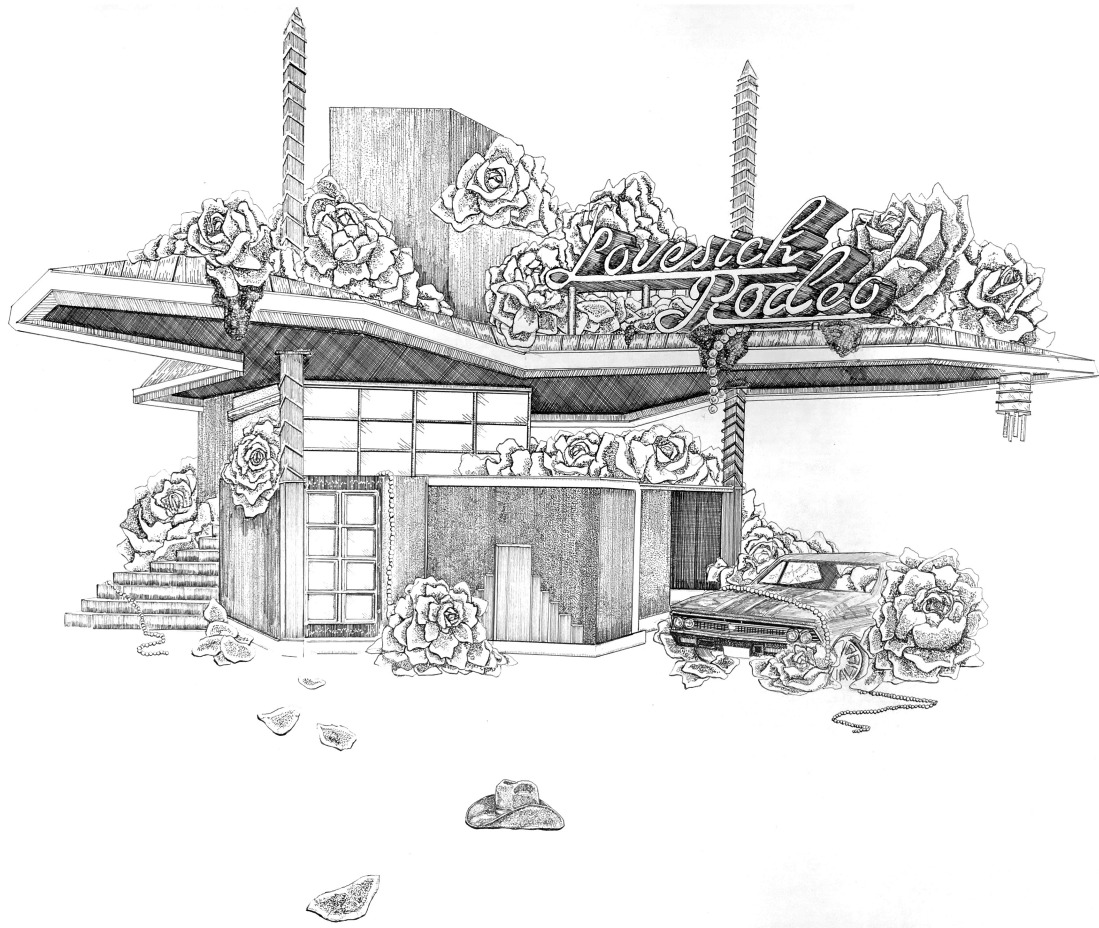

SORCHA AVALON MACKENZIE  
PORTFOLIO

[@sorchamackenzie](https://www.instagram.com/sorchamackenzie)  
[sorchavalon.com](http://sorchavalon.com)

*Josef Hoffmann Redo, 56 x 67 cm, Ink on Paper*

*TRUE LOVE WAITS*, Ink on Paper, 2019, 56 x 76 cm

*Appear Missing*, Ink on Paper, 2018, 29.7 x 42 cm

*In The Valley*, Ink on Paper, 2018, 56 x 76 cm

*Fortunes Fools*, Ink on Paper, 2018, 56 x 76 cm

*SLOW FALL*, Ink on Paper, 56 x 76 cm, 2016

*INFLORESCENCE*, Ink on Paper, 80 x 90 cm, 2018