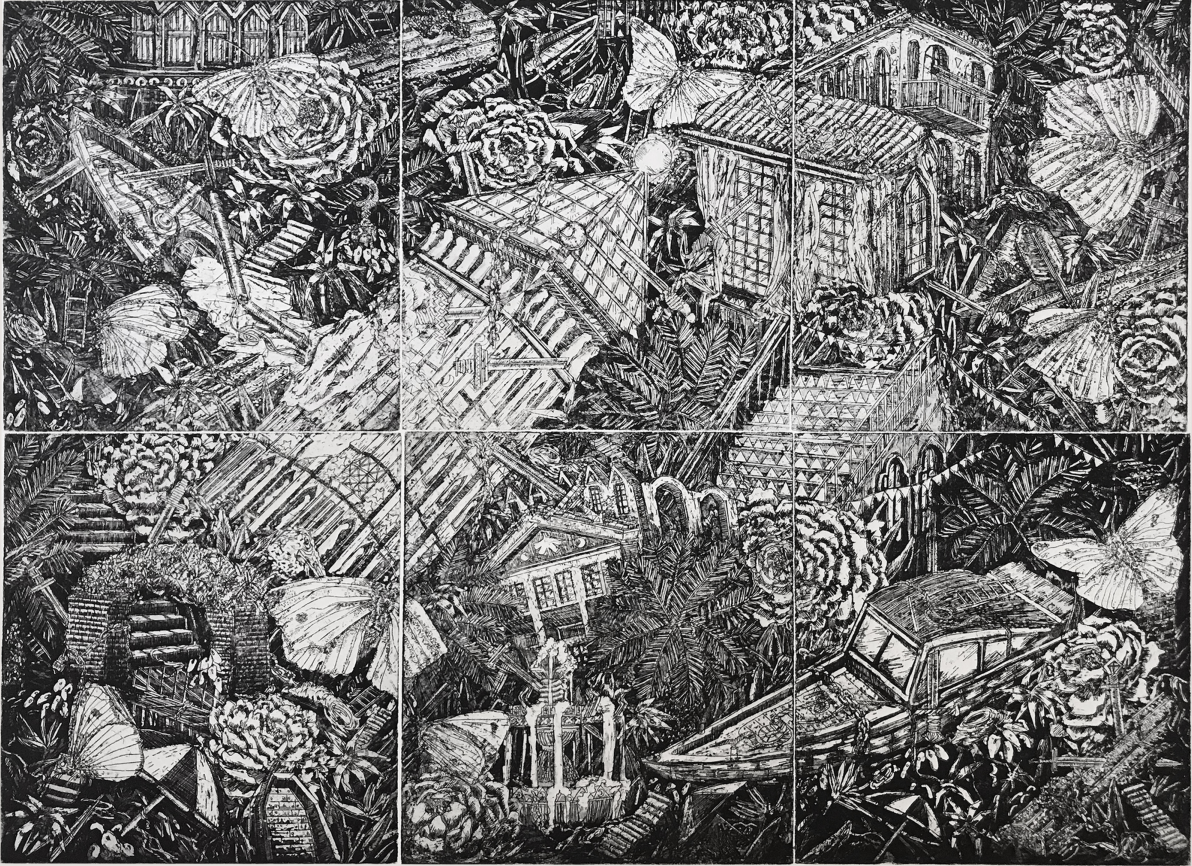

*Appear Missing*, Ink on Paper, 2018, 29.7 x 42 cm

*In The Valley*, Ink on Paper, 2018, 56 x 76 cm

*Fortunes Fools*, Ink on Paper, 2018, 56 x 76 cm

*SLOW FALL*, Ink on Paper, 56 x 76 cm, 2016

*INFLORESCENCE*, Ink on Paper, 80 x 90 cm, 2018

*A House Falling Into The Sea, Ink on Paper, 56 x 76 cm, 2017*

*Love is a Laserquest*, Ink on Paper, 29.7 x 42 cm, 2018

*BETWIXT*, Etching on paper, 2016, 45 x 55 cm

*Battle of My left atrium*, Etching on Paper, 2019, 20 x 30 cm

*PACING LUX*, Etching on Paper, 2017, 90 x 100 cm,

*Moonlight Empire*, Etching on Paper, 2018, 50 x 60 cm

*Lilac House*, Etching on Paper, 55 x 65 cm, 2017

*Falling Through The Gloaming*, Etching on Paper, 45 x 90 cm 2012