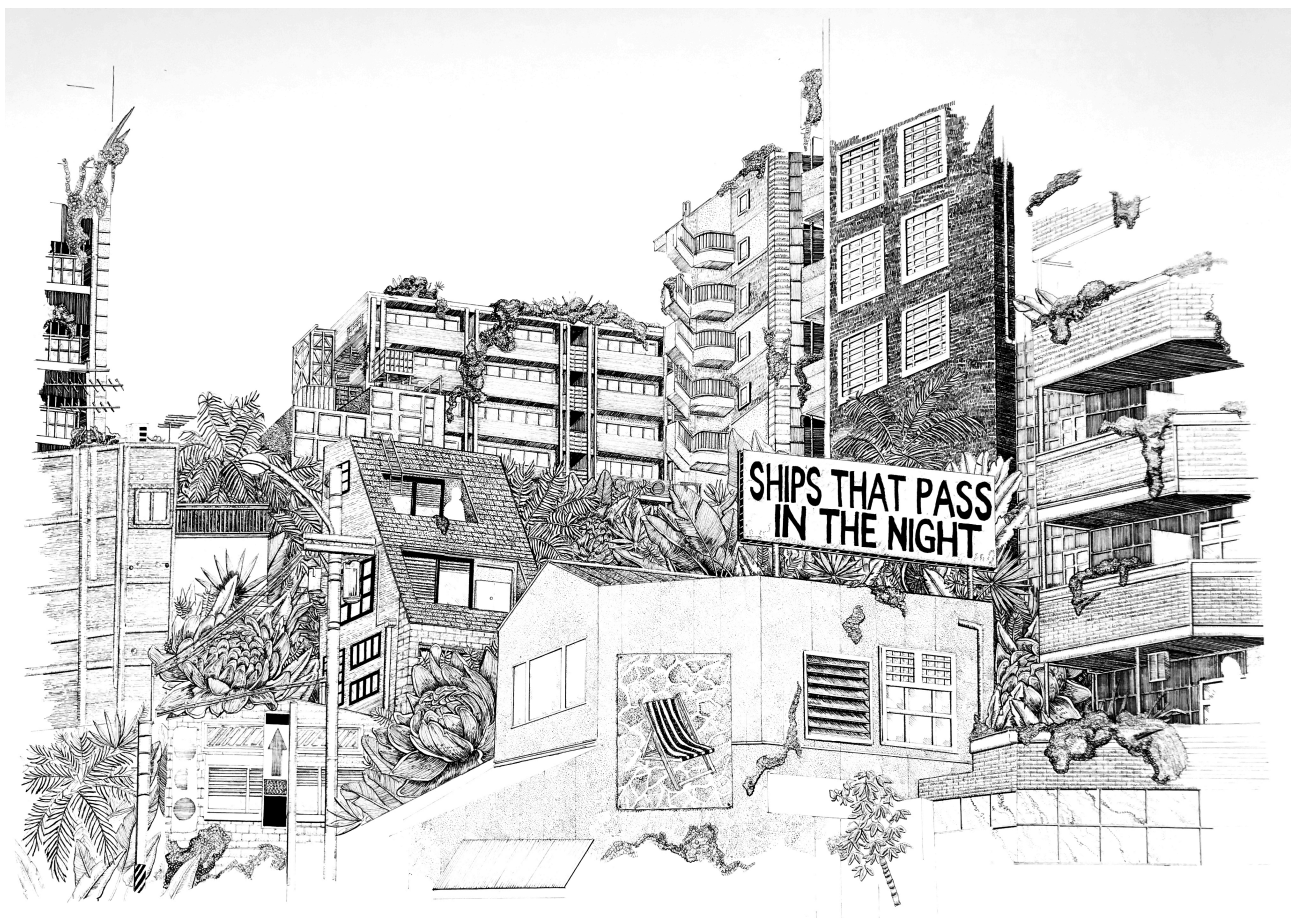

SORCHA AVALON MACKENZIE  
PORTFOLIO

[@sorchamackenzie](https://www.instagram.com/sorchamackenzie)  
[sorchavalon.com](http://sorchavalon.com)

*Josef Hoffmann Redo, 56 x 67 cm, Ink on Paper*

*TRUE LOVE WAITS*, Ink on Paper, 2019, 56 x 76 cm

*Appear Missing*, Ink on Paper, 2018, 29.7 x 42 cm

*In The Valley*, Ink on Paper, 2018, 56 x 76 cm

*Fortunes Fools*, Ink on Paper, 2018, 56 x 76 cm

*SLOW FALL*, Ink on Paper, 56 x 76 cm, 2016

*INFLORESCENCE*, Ink on Paper, 80 x 90 cm, 2018